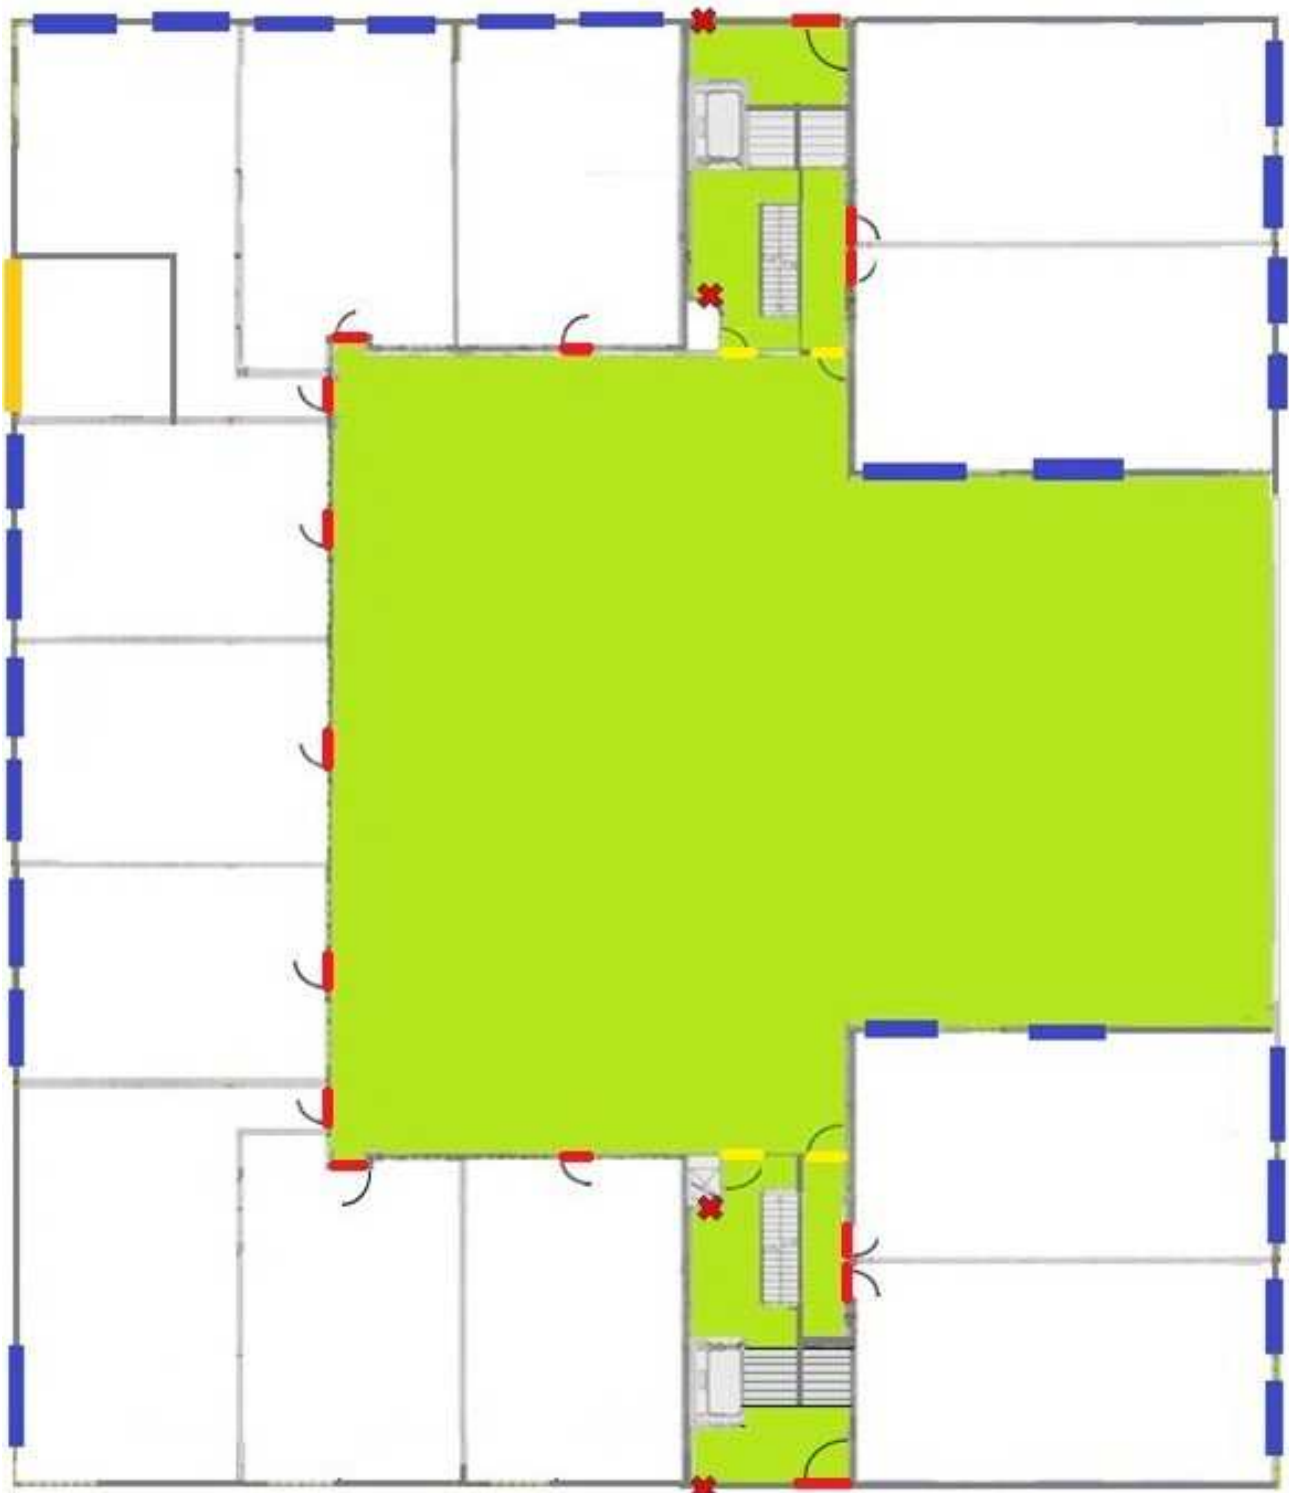

Ground floor

Gerhardstraat

Norbruislaan

Legenda

	Evacuation route		Evacuation route
	Evacuation door with pusher		Alternative escape route
	Revolving door		Fire Hydrant/extinguisher
	Sliding door		Manual Fire Alarm
	Garage door		Rotating direction door

Floors

Gerhardstraat

Norbruislaan

Legenda

	<u>Evacuation route</u>		<u>Evacuation route</u>
	<u>Evacuation door with pusher</u>		<u>Alternative escape route</u>
	<u>Revolving door</u>		<u>Fire Hydrant/extinguisher</u>
	<u>Sliding door</u>		<u>Manual Fire Alarm</u>
	<u>Garage door</u>		<u>Rotating direction door</u>